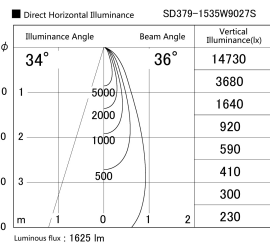

Item no. SD379-1535W9027S

Series Name: AMMA Lens type Cylinder Tracklight (SD379)

Installation	Track mount
Type	Lens type tracklight : Cylinder type
Fixture wattage	14W
Beam angle	36deg
Color Temp.	2700K
CRI	Ra>90
Luminous	1625 lm
Body	Die-castaluminumalloy
Body finish	White
Trim finish	White
Reflector finish	N/A
IP Rate	IP20
Light source	COB module
Input Voltage	AC220~240V
Dimming Type	Non-Dimmable
Certificate	CE,CCC
Cut Hole	N/A