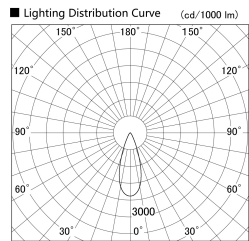

Item no. SD379-1535W9027S

Series Name: AMMA Lens type Cylinder Tracklight (SD379)

Installation	Track mount
Type	Lens type tracklight : Cylinder type
Fixture wattage	14W
Beam angle	36deg
Color Temp.	2700K
CRI	Ra>90
Luminous	1625 lm
Body	Die-castaluminumalloy
Body finish	White
Trim finish	White
Reflector finish	N/A
IP Rate	IP20
Light source	COB module
Input Voltage	AC220~240V
Dimming Type	Non-Dimmable
Certificate	CE,CCC
Cut Hole	N/A