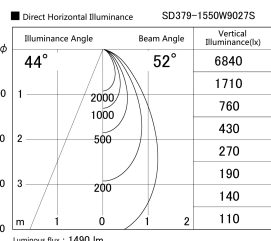

Item no. SD379-1550W9027S

Series Name: AMMA Lens type Cylinder Tracklight (SD379)

Installation	Track mount
Type	Lens type tracklight : Cylinder type
Fixture wattage	14W
Beam angle	52deg
Color Temp.	2700K
CRI	Ra>90
Luminous	1488 lm
Body	Die-castaluminumalloy
Body finish	White
Trim finish	White
Reflector finish	N/A
IP Rate	IP20
Light source	COB module
Input Voltage	AC220~240V
Dimming Type	Non-Dimmable
Certificate	CE,CCC
Cut Hole	N/A