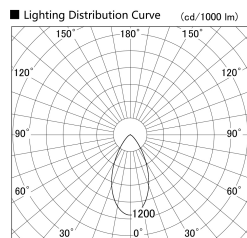

Item no. SD379-1550W9027S

Series Name: AMMA Lens type Cylinder Tracklight (SD379)

Installation	Track mount
Type	Lens type tracklight : Cylinder type
Fixture wattage	14W
Beam angle	52deg
Color Temp.	2700K
CRI	Ra>90
Luminous	1488 lm
Body	Die-castaluminumalloy
Body finish	White
Trim finish	White
Reflector finish	N/A
IP Rate	IP20
Light source	COB module
Input Voltage	AC220~240V
Dimming Type	Non-Dimmable
Certificate	CE,CCC
Cut Hole	N/A