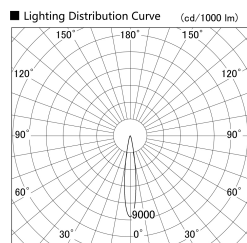

Item no. SD379-1015W9027

Series Name: AMMA Lens type Cylinder Tracklight (SD379)

Installation	Track mount
Type	Lens type tracklight : Cylinder type
Fixture wattage	10.5W
Beam angle	16deg
Color Temp.	2700K
CRI	Ra>90
Luminous	961 lm
Body	Die-castaluminumalloy
Body finish	White
Trim finish	White
Reflector finish	N/A
IP Rate	IP20
Light source	COB module
Input Voltage	AC220~240V
Dimming Type	Non-Dimmable
Certificate	CE,CCC
Cut Hole	N/A