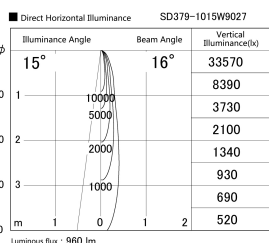

Item no. SD379-1015W9027

Series Name: AMMA Lens type Cylinder Tracklight (SD379)

Installation	Track mount
Type	Lens type tracklight : Cylinder type
Fixture wattage	10.5W
Beam angle	16deg
Color Temp.	2700K
CRI	Ra>90
Luminous	961 lm
Body	Die-castaluminumalloy
Body finish	White
Trim finish	White
Reflector finish	N/A
IP Rate	IP20
Light source	COB module
Input Voltage	AC220~240V
Dimming Type	Non-Dimmable
Certificate	CE,CCC
Cut Hole	N/A