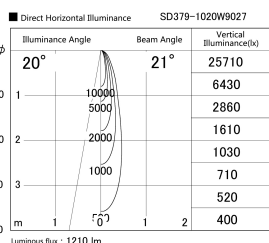

Item no. SD379-1020W9027

Series Name: AMMA Lens type Cylinder Tracklight (SD379)

|                  |   |
|------------------|---|
| Installation     | Track mount                             |
| Type             | Lens type tracklight :<br>Cylinder type |
| Fixture wattage  | 10.5W                                   |
| Beam angle       | 21deg                                   |
| Color Temp.      | 2700K                                   |
| CRI              | Ra>90                                   |
| Luminous         | 1210 lm                                 |
| Body             | Die-castaluminumalloy                   |
| Body finish      | White                                   |
| Trim finish      | White                                   |
| Reflector finish | N/A                                     |
| IP Rate          | IP20                                    |
| Light source     | COB module                              |
| Input Voltage    | AC220~240V                              |
| Dimming Type     | Non-Dimmable                            |
| Certificate      | CE,CCC                                  |
| Cut Hole         | N/A                                     |