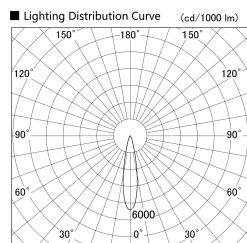

Item no. SD379-1020W9027

Series Name: AMMA Lens type Cylinder Tracklight (SD379)

|                  |   |
|------------------|---|
| Installation     | Track mount                             |
| Type             | Lens type tracklight :<br>Cylinder type |
| Fixture wattage  | 10.5W                                   |
| Beam angle       | 21deg                                   |
| Color Temp.      | 2700K                                   |
| CRI              | Ra>90                                   |
| Luminous         | 1210 lm                                 |
| Body             | Die-castaluminumalloy                   |
| Body finish      | White                                   |
| Trim finish      | White                                   |
| Reflector finish | N/A                                     |
| IP Rate          | IP20                                    |
| Light source     | COB module                              |
| Input Voltage    | AC220~240V                              |
| Dimming Type     | Non-Dimmable                            |
| Certificate      | CE,CCC                                  |
| Cut Hole         | N/A                                     |