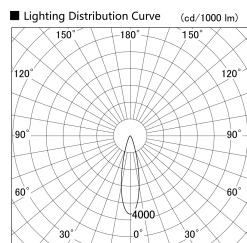

Item no. SD379-1025W9027

Series Name: AMMA Lens type Cylinder Tracklight (SD379)

Installation	Track mount
Type	Lens type tracklight : Cylinder type
Fixture wattage	10.5W
Beam angle	25deg
Color Temp.	2700K
CRI	Ra>90
Luminous	1140 lm
Body	Die-castaluminumalloy
Body finish	White
Trim finish	White
Reflector finish	N/A
IP Rate	IP20
Light source	COB module
Input Voltage	AC220~240V
Dimming Type	Non-Dimmable
Certificate	CE,CCC
Cut Hole	N/A