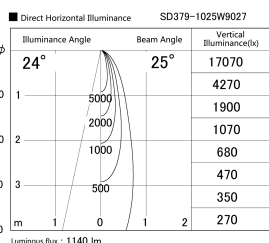

Item no. SD379-1025W9027

Series Name: AMMA Lens type Cylinder Tracklight (SD379)

Installation	Track mount
Type	Lens type tracklight : Cylinder type
Fixture wattage	10.5W
Beam angle	25deg
Color Temp.	2700K
CRI	Ra>90
Luminous	1140 lm
Body	Die-castaluminumalloy
Body finish	White
Trim finish	White
Reflector finish	N/A
IP Rate	IP20
Light source	COB module
Input Voltage	AC220~240V
Dimming Type	Non-Dimmable
Certificate	CE,CCC
Cut Hole	N/A