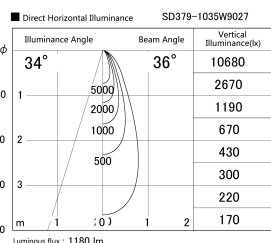

Item no. SD379-1035W9027

Series Name: AMMA Lens type Cylinder Tracklight (SD379)

Installation	Track mount
Type	Lens type tracklight : Cylinder type
Fixture wattage	10.5W
Beam angle	36deg
Color Temp.	2700K
CRI	Ra>90
Luminous	1178 lm
Body	Die-castaluminumalloy
Body finish	White
Trim finish	White
Reflector finish	N/A
IP Rate	IP20
Light source	COB module
Input Voltage	AC220~240V
Dimming Type	Non-Dimmable
Certificate	CE,CCC
Cut Hole	N/A