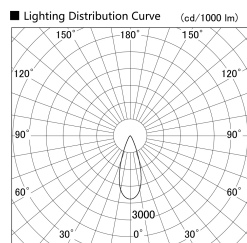

Item no. SD379-1035W9027

Series Name: AMMA Lens type Cylinder Tracklight (SD379)

Installation	Track mount
Type	Lens type tracklight : Cylinder type
Fixture wattage	10.5W
Beam angle	36deg
Color Temp.	2700K
CRI	Ra>90
Luminous	1178 lm
Body	Die-castaluminumalloy
Body finish	White
Trim finish	White
Reflector finish	N/A
IP Rate	IP20
Light source	COB module
Input Voltage	AC220~240V
Dimming Type	Non-Dimmable
Certificate	CE,CCC
Cut Hole	N/A