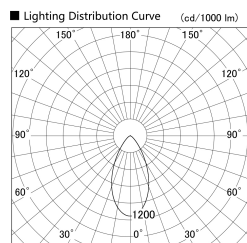

Item no. SD379-1050W9027

Series Name: AMMA Lens type Cylinder Tracklight (SD379)

Installation	Track mount
Type	Lens type tracklight : Cylinder type
Fixture wattage	10.5W
Beam angle	52deg
Color Temp.	2700K
CRI	Ra>90
Luminous	1079 lm
Body	Die-castaluminumalloy
Body finish	White
Trim finish	White
Reflector finish	N/A
IP Rate	IP20
Light source	COB module
Input Voltage	AC220~240V
Dimming Type	Non-Dimmable
Certificate	CE,CCC
Cut Hole	N/A