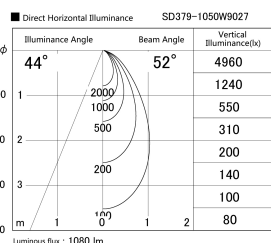

Item no. SD379-1050W9027

Series Name: AMMA Lens type Cylinder Tracklight (SD379)

Installation	Track mount
Type	Lens type tracklight : Cylinder type
Fixture wattage	10.5W
Beam angle	52deg
Color Temp.	2700K
CRI	Ra>90
Luminous	1079 lm
Body	Die-castaluminumalloy
Body finish	White
Trim finish	White
Reflector finish	N/A
IP Rate	IP20
Light source	COB module
Input Voltage	AC220~240V
Dimming Type	Non-Dimmable
Certificate	CE,CCC
Cut Hole	N/A