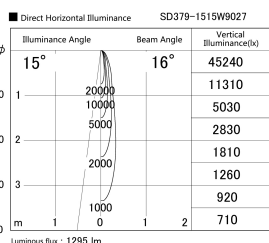

Item no. SD379-1515W9027

Series Name: AMMA Lens type Cylinder Tracklight (SD379)

Installation	Track mount
Type	Lens type tracklight : Cylinder type
Fixture wattage	14W
Beam angle	16deg
Color Temp.	2700K
CRI	Ra>90
Luminous	1295 lm
Body	Die-castaluminumalloy
Body finish	White
Trim finish	White
Reflector finish	N/A
IP Rate	IP20
Light source	COB module
Input Voltage	AC220~240V
Dimming Type	Non-Dimmable
Certificate	CE,CCC
Cut Hole	N/A