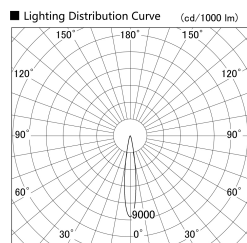

Item no. SD379-1515W9027

Series Name: AMMA Lens type Cylinder Tracklight (SD379)

Installation	Track mount
Type	Lens type tracklight : Cylinder type
Fixture wattage	14W
Beam angle	16deg
Color Temp.	2700K
CRI	Ra>90
Luminous	1295 lm
Body	Die-castaluminumalloy
Body finish	White
Trim finish	White
Reflector finish	N/A
IP Rate	IP20
Light source	COB module
Input Voltage	AC220~240V
Dimming Type	Non-Dimmable
Certificate	CE,CCC
Cut Hole	N/A