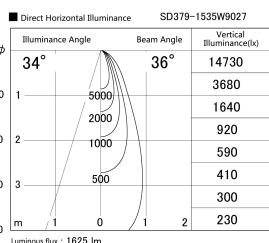

Item no. SD379-1535W9027

Series Name: AMMA Lens type Cylinder Tracklight (SD379)

Installation	Track mount
Type	Lens type tracklight : Cylinder type
Fixture wattage	14W
Beam angle	36deg
Color Temp.	2700K
CRI	Ra>90
Luminous	1625 lm
Body	Die-castaluminumalloy
Body finish	White
Trim finish	White
Reflector finish	N/A
IP Rate	IP20
Light source	COB module
Input Voltage	AC220~240V
Dimming Type	Non-Dimmable
Certificate	CE,CCC
Cut Hole	N/A