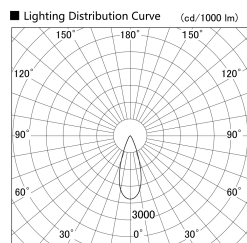

Item no. SD379-1535W9027

Series Name: AMMA Lens type Cylinder Tracklight (SD379)

Installation	Track mount
Type	Lens type tracklight : Cylinder type
Fixture wattage	14W
Beam angle	36deg
Color Temp.	2700K
CRI	Ra>90
Luminous	1625 lm
Body	Die-castaluminumalloy
Body finish	White
Trim finish	White
Reflector finish	N/A
IP Rate	IP20
Light source	COB module
Input Voltage	AC220~240V
Dimming Type	Non-Dimmable
Certificate	CE,CCC
Cut Hole	N/A