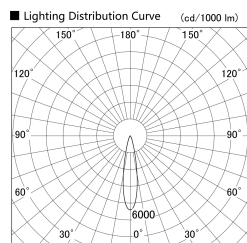

Item no. SD379-2020W9027

Series Name: AMMA Lens type Cylinder Tracklight (SD379)

Installation	Track mount
Type	Lens type tracklight : Cylinder type
Fixture wattage	21W
Beam angle	21deg
Color Temp.	2700K
CRI	Ra>90
Luminous	2330 lm
Body	Die-castaluminumalloy
Body finish	White
Trim finish	White
Reflector finish	N/A
IP Rate	IP20
Light source	COB module
Input Voltage	AC220~240V
Dimming Type	Non-Dimmable
Certificate	CE,CCC
Cut Hole	N/A