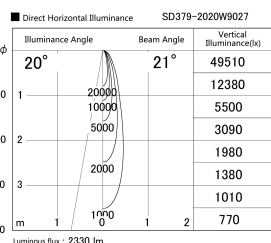

Item no. SD379-2020W9027

Series Name: AMMA Lens type Cylinder Tracklight (SD379)

Installation	Track mount
Type	Lens type tracklight : Cylinder type
Fixture wattage	21W
Beam angle	21deg
Color Temp.	2700K
CRI	Ra>90
Luminous	2330 lm
Body	Die-castaluminumalloy
Body finish	White
Trim finish	White
Reflector finish	N/A
IP Rate	IP20
Light source	COB module
Input Voltage	AC220~240V
Dimming Type	Non-Dimmable
Certificate	CE,CCC
Cut Hole	N/A