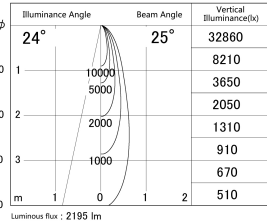

Item no. SD379-2025W9027

Series Name: AMMA Lens type Cylinder Tracklight (SD379)

■ Lighting Distribution Curve (cd/1000 lm)

Installation	Track mount
Type	Lens type tracklight : Cylinder type
Fixture wattage	21W
Beam angle	25deg
Color Temp.	2700K
CRI	Ra>90
Luminous	2194 lm
Body	Die-castaluminumalloy
Body finish	White
Trim finish	White
Reflector finish	N/A
IP Rate	IP20
Light source	COB module
Input Voltage	AC220~240V
Dimming Type	Non-Dimmable
Certificate	CE,CCC
Cut Hole	N/A