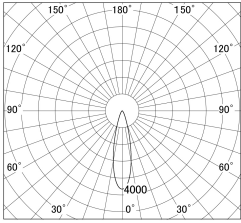

■ Lighting Distribution Curve (cd/1000 lm)