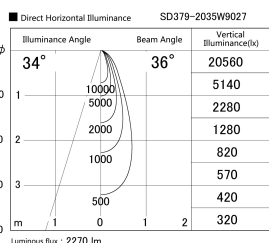

Item no. SD379-2035W9027

Series Name: AMMA Lens type Cylinder Tracklight (SD379)

Installation	Track mount
Type	Lens type tracklight : Cylinder type
Fixture wattage	21W
Beam angle	36deg
Color Temp.	2700K
CRI	Ra>90
Luminous	2268 lm
Body	Die-castaluminumalloy
Body finish	White
Trim finish	White
Reflector finish	N/A
IP Rate	IP20
Light source	COB module
Input Voltage	AC220~240V
Dimming Type	Non-Dimmable
Certificate	CE,CCC
Cut Hole	N/A