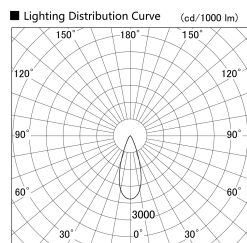

Item no. SD379-2035W9027

Series Name: AMMA Lens type Cylinder Tracklight (SD379)

Installation	Track mount
Type	Lens type tracklight : Cylinder type
Fixture wattage	21W
Beam angle	36deg
Color Temp.	2700K
CRI	Ra>90
Luminous	2268 lm
Body	Die-castaluminumalloy
Body finish	White
Trim finish	White
Reflector finish	N/A
IP Rate	IP20
Light source	COB module
Input Voltage	AC220~240V
Dimming Type	Non-Dimmable
Certificate	CE,CCC
Cut Hole	N/A