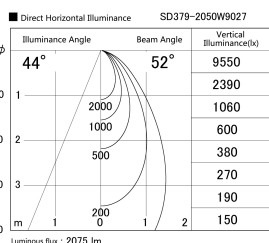

Item no. SD379-2050W9027

Series Name: AMMA Lens type Cylinder Tracklight (SD379)

Installation	Track mount
Type	Lens type tracklight : Cylinder type
Fixture wattage	21W
Beam angle	52deg
Color Temp.	2700K
CRI	Ra>90
Luminous	2077 lm
Body	Die-castaluminumalloy
Body finish	White
Trim finish	White
Reflector finish	N/A
IP Rate	IP20
Light source	COB module
Input Voltage	AC220~240V
Dimming Type	Non-Dimmable
Certificate	CE,CCC
Cut Hole	N/A