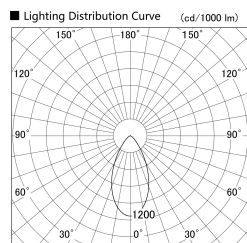

Item no. SD379-2050W9027

Series Name: AMMA Lens type Cylinder Tracklight (SD379)

Installation	Track mount
Type	Lens type tracklight : Cylinder type
Fixture wattage	21W
Beam angle	52deg
Color Temp.	2700K
CRI	Ra>90
Luminous	2077 lm
Body	Die-castaluminumalloy
Body finish	White
Trim finish	White
Reflector finish	N/A
IP Rate	IP20
Light source	COB module
Input Voltage	AC220~240V
Dimming Type	Non-Dimmable
Certificate	CE,CCC
Cut Hole	N/A