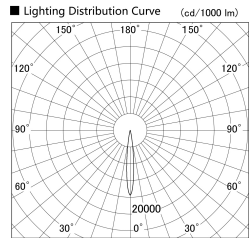

Item no. SD379-1610W9027

Series Name: AMMA Lens type Cylinder Tracklight (SD379)

Installation	Track mount
Type	Lens type tracklight : Cylinder type
Fixture wattage	14W
Beam angle	12deg
Color Temp.	2700K
CRI	Ra>90
Luminous	1235 lm
Body	Die-castaluminumalloy
Body finish	White
Trim finish	White
Reflector finish	N/A
IP Rate	IP20
Light source	COB module
Input Voltage	AC220~240V
Dimming Type	Non-Dimmable
Certificate	CE,CCC
Cut Hole	N/A