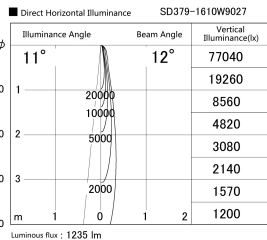

Item no. SD379-1610W9027

Series Name: AMMA Lens type Cylinder Tracklight (SD379)

Installation	Track mount
Type	Lens type tracklight : Cylinder type
Fixture wattage	14W
Beam angle	12deg
Color Temp.	2700K
CRI	Ra>90
Luminous	1235 lm
Body	Die-castaluminumalloy
Body finish	White
Trim finish	White
Reflector finish	N/A
IP Rate	IP20
Light source	COB module
Input Voltage	AC220~240V
Dimming Type	Non-Dimmable
Certificate	CE,CCC
Cut Hole	N/A