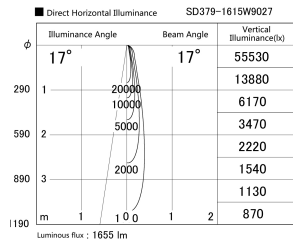

Item no. SD379-1615W9027

Series Name: AMMA Lens type Cylinder Tracklight (SD379)

Installation	Track mount
Type	Lens type tracklight : Cylinder type
Fixture wattage	14W
Beam angle	17deg
Color Temp.	2700K
CRI	Ra>90
Luminous	1656 lm
Body	Die-castaluminumalloy
Body finish	White
Trim finish	White
Reflector finish	N/A
IP Rate	IP20
Light source	COB module
Input Voltage	AC220~240V
Dimming Type	Non-Dimmable
Certificate	CE,CCC
Cut Hole	N/A