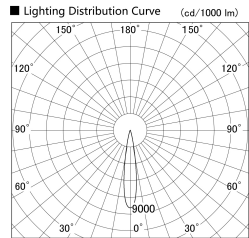

Item no. SD379-1615W9027

Series Name: AMMA Lens type Cylinder Tracklight (SD379)

Installation	Track mount
Type	Lens type tracklight : Cylinder type
Fixture wattage	14W
Beam angle	17deg
Color Temp.	2700K
CRI	Ra>90
Luminous	1656 lm
Body	Die-castaluminumalloy
Body finish	White
Trim finish	White
Reflector finish	N/A
IP Rate	IP20
Light source	COB module
Input Voltage	AC220~240V
Dimming Type	Non-Dimmable
Certificate	CE,CCC
Cut Hole	N/A