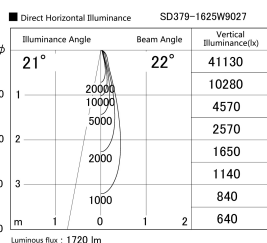

Item no. SD379-1625W9027

Series Name: AMMA Lens type Cylinder Tracklight (SD379)

Installation	Track mount
Type	Lens type tracklight : Cylinder type
Fixture wattage	14W
Beam angle	22deg
Color Temp.	2700K
CRI	Ra>90
Luminous	1720 lm
Body	Die-castaluminumalloy
Body finish	White
Trim finish	White
Reflector finish	N/A
IP Rate	IP20
Light source	COB module
Input Voltage	AC220~240V
Dimming Type	Non-Dimmable
Certificate	CE,CCC
Cut Hole	N/A