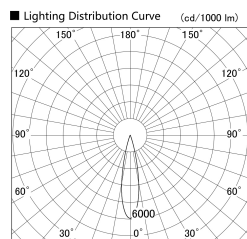

Item no. SD379-1625W9027

Series Name: AMMA Lens type Cylinder Tracklight (SD379)

Installation	Track mount
Type	Lens type tracklight : Cylinder type
Fixture wattage	14W
Beam angle	22deg
Color Temp.	2700K
CRI	Ra>90
Luminous	1720 lm
Body	Die-castaluminumalloy
Body finish	White
Trim finish	White
Reflector finish	N/A
IP Rate	IP20
Light source	COB module
Input Voltage	AC220~240V
Dimming Type	Non-Dimmable
Certificate	CE,CCC
Cut Hole	N/A