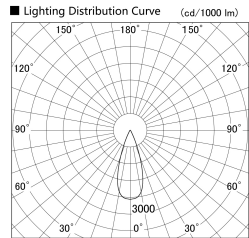

Item no. SD379-1635W9027

Series Name: AMMA Lens type Cylinder Tracklight (SD379)

Installation	Track mount
Type	Lens type tracklight : Cylinder type
Fixture wattage	14W
Beam angle	37deg
Color Temp.	2700K
CRI	Ra>90
Luminous	1711 lm
Body	Die-castaluminumalloy
Body finish	White
Trim finish	White
Reflector finish	N/A
IP Rate	IP20
Light source	COB module
Input Voltage	AC220~240V
Dimming Type	Non-Dimmable
Certificate	CE,CCC
Cut Hole	N/A