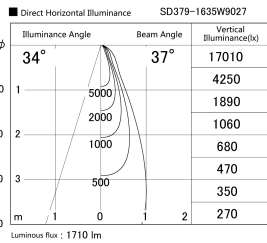

Item no. SD379-1635W9027

Series Name: AMMA Lens type Cylinder Tracklight (SD379)

Installation	Track mount
Type	Lens type tracklight : Cylinder type
Fixture wattage	14W
Beam angle	37deg
Color Temp.	2700K
CRI	Ra>90
Luminous	1711 lm
Body	Die-castaluminumalloy
Body finish	White
Trim finish	White
Reflector finish	N/A
IP Rate	IP20
Light source	COB module
Input Voltage	AC220~240V
Dimming Type	Non-Dimmable
Certificate	CE,CCC
Cut Hole	N/A