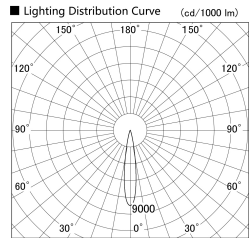

Item no. SD379-2115W9027

Series Name: AMMA Lens type Cylinder Tracklight (SD379)

Installation	Track mount
Type	Lens type tracklight : Cylinder type
Fixture wattage	21W
Beam angle	17deg
Color Temp.	2700K
CRI	Ra>90
Luminous	2317 lm
Body	Die-castaluminumalloy
Body finish	White
Trim finish	White
Reflector finish	N/A
IP Rate	IP20
Light source	COB module
Input Voltage	AC220~240V
Dimming Type	Non-Dimmable
Certificate	CE,CCC
Cut Hole	N/A