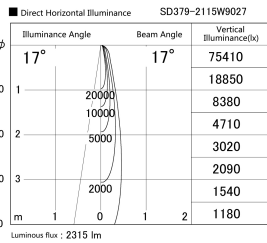

Item no. SD379-2115W9027

Series Name: AMMA Lens type Cylinder Tracklight (SD379)

Installation	Track mount
Type	Lens type tracklight : Cylinder type
Fixture wattage	21W
Beam angle	17deg
Color Temp.	2700K
CRI	Ra>90
Luminous	2317 lm
Body	Die-castaluminumalloy
Body finish	White
Trim finish	White
Reflector finish	N/A
IP Rate	IP20
Light source	COB module
Input Voltage	AC220~240V
Dimming Type	Non-Dimmable
Certificate	CE,CCC
Cut Hole	N/A