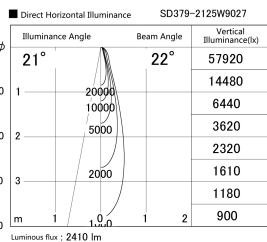

Item no. SD379-2125W9027

Series Name: AMMA Lens type Cylinder Tracklight (SD379)

Installation	Track mount
Type	Lens type tracklight : Cylinder type
Fixture wattage	21W
Beam angle	22deg
Color Temp.	2700K
CRI	Ra>90
Luminous	2411 lm
Body	Die-castaluminumalloy
Body finish	White
Trim finish	White
Reflector finish	N/A
IP Rate	IP20
Light source	COB module
Input Voltage	AC220~240V
Dimming Type	Non-Dimmable
Certificate	CE,CCC
Cut Hole	N/A