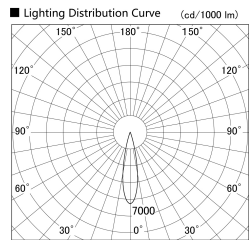

Item no. SD379-2125W9027

Series Name: AMMA Lens type Cylinder Tracklight (SD379)

Installation	Track mount
Type	Lens type tracklight : Cylinder type
Fixture wattage	21W
Beam angle	22deg
Color Temp.	2700K
CRI	Ra>90
Luminous	2411 lm
Body	Die-castaluminumalloy
Body finish	White
Trim finish	White
Reflector finish	N/A
IP Rate	IP20
Light source	COB module
Input Voltage	AC220~240V
Dimming Type	Non-Dimmable
Certificate	CE,CCC
Cut Hole	N/A