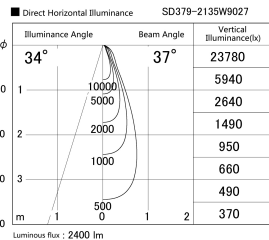

Item no. SD379-2135W9027

Series Name: AMMA Lens type Cylinder Tracklight (SD379)

Installation	Track mount
Type	Lens type tracklight : Cylinder type
Fixture wattage	21W
Beam angle	37deg
Color Temp.	2700K
CRI	Ra>90
Luminous	2398 lm
Body	Die-castaluminumalloy
Body finish	White
Trim finish	White
Reflector finish	N/A
IP Rate	IP20
Light source	COB module
Input Voltage	AC220~240V
Dimming Type	Non-Dimmable
Certificate	CE,CCC
Cut Hole	N/A