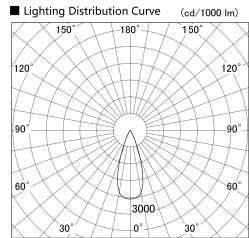

Item no. SD379-2135W9027

Series Name: AMMA Lens type Cylinder Tracklight (SD379)

Installation	Track mount
Type	Lens type tracklight : Cylinder type
Fixture wattage	21W
Beam angle	37deg
Color Temp.	2700K
CRI	Ra>90
Luminous	2398 lm
Body	Die-castaluminumalloy
Body finish	White
Trim finish	White
Reflector finish	N/A
IP Rate	IP20
Light source	COB module
Input Voltage	AC220~240V
Dimming Type	Non-Dimmable
Certificate	CE,CCC
Cut Hole	N/A