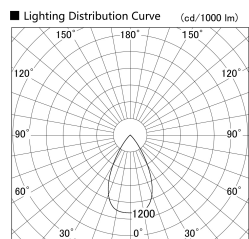

Item no. SD379-2155W9027

Series Name: AMMA Lens type Cylinder Tracklight (SD379)

Installation	Track mount
Type	Lens type tracklight : Cylinder type
Fixture wattage	21W
Beam angle	57deg
Color Temp.	2700K
CRI	Ra>90
Luminous	2408 lm
Body	Die-cast aluminum alloy
Body finish	White
Trim finish	White
Reflector finish	N/A
IP Rate	IP20
Light source	COB module
Input Voltage	AC220~240V
Dimming Type	Non-Dimmable
Certificate	CE,CCC
Cut Hole	N/A