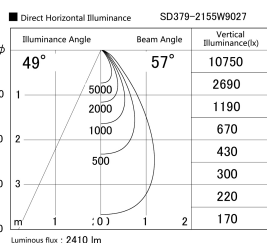

Item no. SD379-2155W9027

Series Name: AMMA Lens type Cylinder Tracklight (SD379)

Installation	Track mount
Type	Lens type tracklight : Cylinder type
Fixture wattage	21W
Beam angle	57deg
Color Temp.	2700K
CRI	Ra>90
Luminous	2408 lm
Body	Die-cast aluminum alloy
Body finish	White
Trim finish	White
Reflector finish	N/A
IP Rate	IP20
Light source	COB module
Input Voltage	AC220~240V
Dimming Type	Non-Dimmable
Certificate	CE,CCC
Cut Hole	N/A