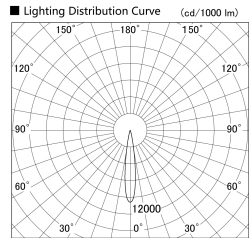

Item no. SD379-2515W9027

Series Name: AMMA Lens type Cylinder Tracklight (SD379)

Installation	Track mount
Type	Lens type tracklight : Cylinder type
Fixture wattage	24W
Beam angle	16deg
Color Temp.	2700K
CRI	Ra>90
Luminous	2100 lm
Body	Die-castaluminumalloy
Body finish	White
Trim finish	White
Reflector finish	N/A
IP Rate	IP20
Light source	COB module
Input Voltage	AC220~240V
Dimming Type	Non-Dimmable
Certificate	CE,CCC
Cut Hole	N/A