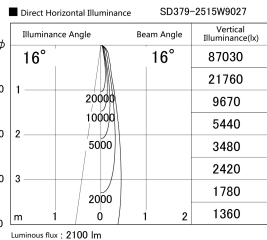

Item no. SD379-2515W9027

Series Name: AMMA Lens type Cylinder Tracklight (SD379)

Installation	Track mount
Type	Lens type tracklight : Cylinder type
Fixture wattage	24W
Beam angle	16deg
Color Temp.	2700K
CRI	Ra>90
Luminous	2100 lm
Body	Die-castaluminumalloy
Body finish	White
Trim finish	White
Reflector finish	N/A
IP Rate	IP20
Light source	COB module
Input Voltage	AC220~240V
Dimming Type	Non-Dimmable
Certificate	CE,CCC
Cut Hole	N/A