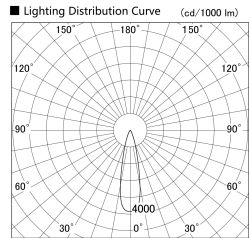

Item no. SD379-2525W9027

Series Name: AMMA Lens type Cylinder Tracklight (SD379)

Installation	Track mount
Type	Lens type tracklight : Cylinder type
Fixture wattage	24W
Beam angle	25deg
Color Temp.	2700K
CRI	Ra>90
Luminous	2872 lm
Body	Die-castaluminumalloy
Body finish	White
Trim finish	White
Reflector finish	N/A
IP Rate	IP20
Light source	COB module
Input Voltage	AC220~240V
Dimming Type	Non-Dimmable
Certificate	CE,CCC
Cut Hole	N/A