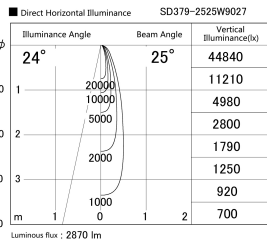

Item no. SD379-2525W9027

Series Name: AMMA Lens type Cylinder Tracklight (SD379)

Installation	Track mount
Type	Lens type tracklight : Cylinder type
Fixture wattage	24W
Beam angle	25deg
Color Temp.	2700K
CRI	Ra>90
Luminous	2872 lm
Body	Die-castaluminumalloy
Body finish	White
Trim finish	White
Reflector finish	N/A
IP Rate	IP20
Light source	COB module
Input Voltage	AC220~240V
Dimming Type	Non-Dimmable
Certificate	CE,CCC
Cut Hole	N/A