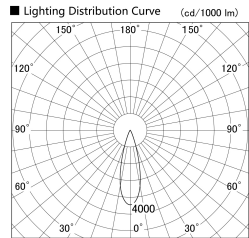

Item no. SD379-2530W9027

Series Name: AMMA Lens type Cylinder Tracklight (SD379)

Installation	Track mount
Type	Lens type tracklight : Cylinder type
Fixture wattage	24W
Beam angle	29deg
Color Temp.	2700K
CRI	Ra>90
Luminous	2991 lm
Body	Die-cast aluminum alloy
Body finish	White
Trim finish	White
Reflector finish	N/A
IP Rate	IP20
Light source	COB module
Input Voltage	AC220~240V
Dimming Type	Non-Dimmable
Certificate	CE,CCC
Cut Hole	N/A