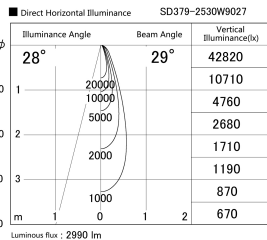

Item no. SD379-2530W9027

Series Name: AMMA Lens type Cylinder Tracklight (SD379)

Installation	Track mount
Type	Lens type tracklight : Cylinder type
Fixture wattage	24W
Beam angle	29deg
Color Temp.	2700K
CRI	Ra>90
Luminous	2991 lm
Body	Die-cast aluminum alloy
Body finish	White
Trim finish	White
Reflector finish	N/A
IP Rate	IP20
Light source	COB module
Input Voltage	AC220~240V
Dimming Type	Non-Dimmable
Certificate	CE,CCC
Cut Hole	N/A