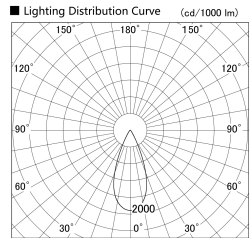

Item no. SD379-2540W9027

Series Name: AMMA Lens type Cylinder Tracklight (SD379)

Installation	Track mount
Type	Lens type tracklight : Cylinder type
Fixture wattage	24W
Beam angle	42deg
Color Temp.	2700K
CRI	Ra>90
Luminous	3009 lm
Body	Die-castaluminumalloy
Body finish	White
Trim finish	White
Reflector finish	N/A
IP Rate	IP20
Light source	COB module
Input Voltage	AC220~240V
Dimming Type	Non-Dimmable
Certificate	CE,CCC
Cut Hole	N/A