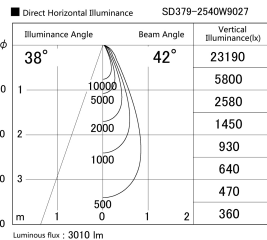

Item no. SD379-2540W9027

Series Name: AMMA Lens type Cylinder Tracklight (SD379)

Installation	Track mount
Type	Lens type tracklight : Cylinder type
Fixture wattage	24W
Beam angle	42deg
Color Temp.	2700K
CRI	Ra>90
Luminous	3009 lm
Body	Die-castaluminumalloy
Body finish	White
Trim finish	White
Reflector finish	N/A
IP Rate	IP20
Light source	COB module
Input Voltage	AC220~240V
Dimming Type	Non-Dimmable
Certificate	CE,CCC
Cut Hole	N/A