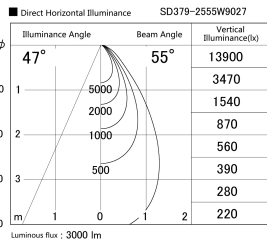

Item no. SD379-2555W9027

Series Name: AMMA Lens type Cylinder Tracklight (SD379)

Installation	Track mount
Type	Lens type tracklight : Cylinder type
Fixture wattage	24W
Beam angle	55deg
Color Temp.	2700K
CRI	Ra>90
Luminous	3000 lm
Body	Die-cast aluminum alloy
Body finish	White
Trim finish	White
Reflector finish	N/A
IP Rate	IP20
Light source	COB module
Input Voltage	AC220~240V
Dimming Type	Non-Dimmable
Certificate	CE,CCC
Cut Hole	N/A