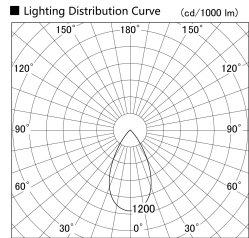

Item no. SD379-2555W9027

Series Name: AMMA Lens type Cylinder Tracklight (SD379)

Installation	Track mount
Type	Lens type tracklight : Cylinder type
Fixture wattage	24W
Beam angle	55deg
Color Temp.	2700K
CRI	Ra>90
Luminous	3000 lm
Body	Die-cast aluminum alloy
Body finish	White
Trim finish	White
Reflector finish	N/A
IP Rate	IP20
Light source	COB module
Input Voltage	AC220~240V
Dimming Type	Non-Dimmable
Certificate	CE,CCC
Cut Hole	N/A