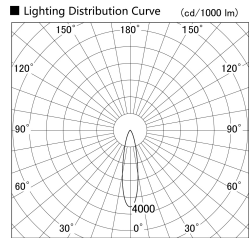

Item no. SD379-3025W9027

Series Name: AMMA Lens type Cylinder Tracklight (SD379)

Installation	Track mount
Type	Lens type tracklight : Cylinder type
Fixture wattage	28W
Beam angle	23deg
Color Temp.	2700K
CRI	Ra>90
Luminous	3114 lm
Body	Die-castaluminumalloy
Body finish	White
Trim finish	White
Reflector finish	N/A
IP Rate	IP20
Light source	COB module
Input Voltage	AC220~240V
Dimming Type	Non-Dimmable
Certificate	CE,CCC
Cut Hole	N/A