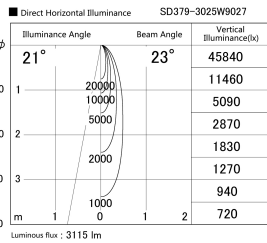

Item no. SD379-3025W9027

Series Name: AMMA Lens type Cylinder Tracklight (SD379)

Installation	Track mount
Type	Lens type tracklight : Cylinder type
Fixture wattage	28W
Beam angle	23deg
Color Temp.	2700K
CRI	Ra>90
Luminous	3114 lm
Body	Die-castaluminumalloy
Body finish	White
Trim finish	White
Reflector finish	N/A
IP Rate	IP20
Light source	COB module
Input Voltage	AC220~240V
Dimming Type	Non-Dimmable
Certificate	CE,CCC
Cut Hole	N/A