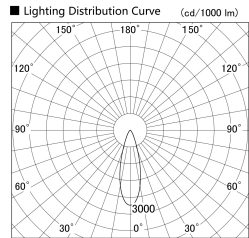

Item no. SD379-3030W9027

Series Name: AMMA Lens type Cylinder Tracklight (SD379)

Installation	Track mount
Type	Lens type tracklight : Cylinder type
Fixture wattage	28W
Beam angle	30deg
Color Temp.	2700K
CRI	Ra>90
Luminous	3205 lm
Body	Die-cast aluminum alloy
Body finish	White
Trim finish	White
Reflector finish	N/A
IP Rate	IP20
Light source	COB module
Input Voltage	AC220~240V
Dimming Type	Non-Dimmable
Certificate	CE,CCC
Cut Hole	N/A