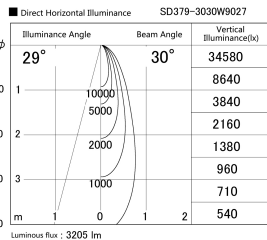

Item no. SD379-3030W9027

Series Name: AMMA Lens type Cylinder Tracklight (SD379)

Installation	Track mount
Type	Lens type tracklight : Cylinder type
Fixture wattage	28W
Beam angle	30deg
Color Temp.	2700K
CRI	Ra>90
Luminous	3205 lm
Body	Die-cast aluminum alloy
Body finish	White
Trim finish	White
Reflector finish	N/A
IP Rate	IP20
Light source	COB module
Input Voltage	AC220~240V
Dimming Type	Non-Dimmable
Certificate	CE,CCC
Cut Hole	N/A