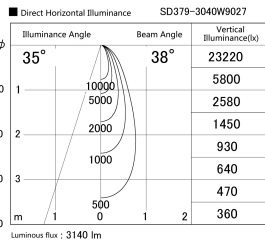

Item no. SD379-3040W9027

Series Name: AMMA Lens type Cylinder Tracklight (SD379)

Installation	Track mount
Type	Lens type tracklight : Cylinder type
Fixture wattage	28W
Beam angle	38deg
Color Temp.	2700K
CRI	Ra>90
Luminous	3138 lm
Body	Die-castaluminumalloy
Body finish	White
Trim finish	White
Reflector finish	N/A
IP Rate	IP20
Light source	COB module
Input Voltage	AC220~240V
Dimming Type	Non-Dimmable
Certificate	CE,CCC
Cut Hole	N/A