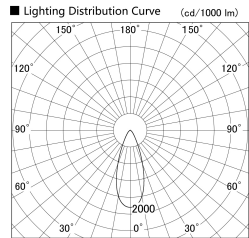

Item no. SD379-3040W9027

Series Name: AMMA Lens type Cylinder Tracklight (SD379)

Installation	Track mount
Type	Lens type tracklight : Cylinder type
Fixture wattage	28W
Beam angle	38deg
Color Temp.	2700K
CRI	Ra>90
Luminous	3138 lm
Body	Die-castaluminumalloy
Body finish	White
Trim finish	White
Reflector finish	N/A
IP Rate	IP20
Light source	COB module
Input Voltage	AC220~240V
Dimming Type	Non-Dimmable
Certificate	CE,CCC
Cut Hole	N/A