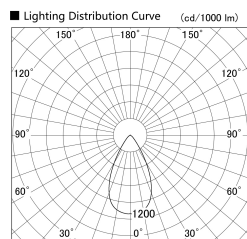

Item no. SD379-3055W9027

Series Name: AMMA Lens type Cylinder Tracklight (SD379)

Installation	Track mount
Type	Lens type tracklight : Cylinder type
Fixture wattage	28W
Beam angle	55deg
Color Temp.	2700K
CRI	Ra>90
Luminous	3143 lm
Body	Die-castaluminumalloy
Body finish	White
Trim finish	White
Reflector finish	N/A
IP Rate	IP20
Light source	COB module
Input Voltage	AC220~240V
Dimming Type	Non-Dimmable
Certificate	CE,CCC
Cut Hole	N/A