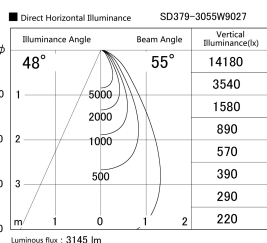

Item no. SD379-3055W9027

Series Name: AMMA Lens type Cylinder Tracklight (SD379)

Installation	Track mount
Type	Lens type tracklight : Cylinder type
Fixture wattage	28W
Beam angle	55deg
Color Temp.	2700K
CRI	Ra>90
Luminous	3143 lm
Body	Die-castaluminumalloy
Body finish	White
Trim finish	White
Reflector finish	N/A
IP Rate	IP20
Light source	COB module
Input Voltage	AC220~240V
Dimming Type	Non-Dimmable
Certificate	CE,CCC
Cut Hole	N/A