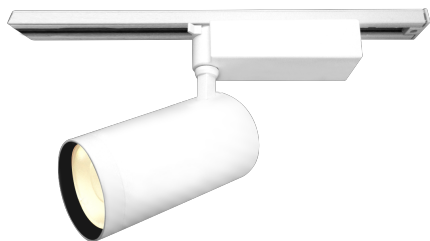

Item no. SD379-3530W9027

Series Name: AMMA Lens type Cylinder Tracklight (SD379)