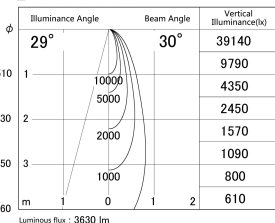

Item no. SD379-3530W9027

Series Name: AMMA Lens type Cylinder Tracklight (SD379)

■ Lighting Distribution Curve (cd/1000 lm)

Installation	Track mount
Type	Lens type tracklight : Cylinder type
Fixture wattage	32W
Beam angle	30deg
Color Temp.	2700K
CRI	Ra>90
Luminous	3628 lm
Body	Die-castaluminumalloy
Body finish	White
Trim finish	White
Reflector finish	N/A
IP Rate	IP20
Light source	COB module
Input Voltage	AC220~240V
Dimming Type	Non-Dimmable
Certificate	CE,CCC
Cut Hole	N/A