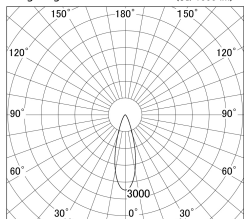

■ Lighting Distribution Curve (cd/1000 lm)