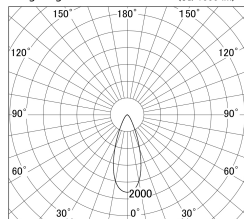

Item no. SD379-3540W9027

Series Name: AMMA Lens type Cylinder Tracklight (SD379)

■ Lighting Distribution Curve (cd/1000 lm)

■ Direct Horizontal Illuminance SD379-3540W9027

Installation	Track mount
Type	Lens type tracklight : Cylinder type
Fixture wattage	32W
Beam angle	38deg
Color Temp.	2700K
CRI	Ra>90
Luminous	3553 lm
Body	Die-castaluminumalloy
Body finish	White
Trim finish	White
Reflector finish	N/A
IP Rate	IP20
Light source	COB module
Input Voltage	AC220~240V
Dimming Type	Non-Dimmable
Certificate	CE,CCC
Cut Hole	N/A