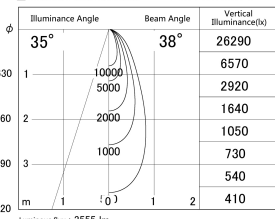

Item no. SD379-3540W9027

Series Name: AMMA Lens type Cylinder Tracklight (SD379)

■ Lighting Distribution Curve (cd/1000 lm)

■ Direct Horizontal Illuminance SD379-3540W9027

Installation	Track mount
Type	Lens type tracklight : Cylinder type
Fixture wattage	32W
Beam angle	38deg
Color Temp.	2700K
CRI	Ra>90
Luminous	3553 lm
Body	Die-castaluminumalloy
Body finish	White
Trim finish	White
Reflector finish	N/A
IP Rate	IP20
Light source	COB module
Input Voltage	AC220~240V
Dimming Type	Non-Dimmable
Certificate	CE,CCC
Cut Hole	N/A