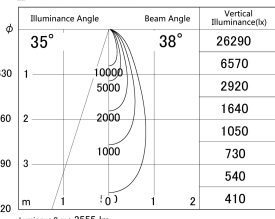

Item no. SD379-3540W9027

Series Name: AMMA Lens type Cylinder Tracklight (SD379)

Lighting Distribution Curve (cd/1000 lm)

Installation	Track mount
Type	Lens type tracklight : Cylinder type
Fixture wattage	32W
Beam angle	38deg
Color Temp.	2700K
CRI	Ra>90
Luminous	3553 lm
Body	Die-castaluminumalloy
Body finish	White
Trim finish	White
Reflector finish	N/A
IP Rate	IP20
Light source	COB module
Input Voltage	AC220~240V
Dimming Type	Non-Dimmable
Certificate	CE,CCC
Cut Hole	N/A