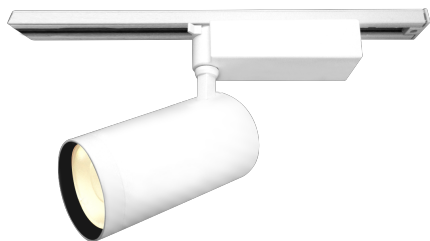

Item no. SD379-3540W9027

Series Name: AMMA Lens type Cylinder Tracklight (SD379)