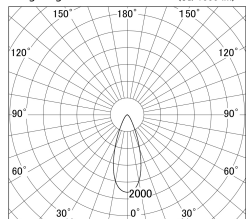

Lighting Distribution Curve (cd/1000 lm)