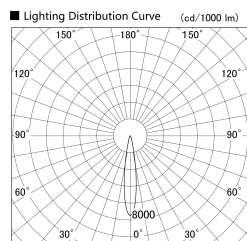

Item no. SD379-0515W9030

Series Name: AMMA Lens type Cylinder Tracklight (SD379)

Installation	Track mount
Type	Lens type tracklight : Cylinder type
Fixture wattage	6W
Beam angle	17deg
Color Temp.	3000K
CRI	Ra>90
Luminous	510.40042372881 lm
Body	Die-castaluminumalloy
Body finish	White
Trim finish	White
Reflector finish	N/A
IP Rate	IP20
Light source	COB module
Input Voltage	AC220~240V
Dimming Type	Non-Dimmable
Certificate	CE,CCC
Cut Hole	N/A