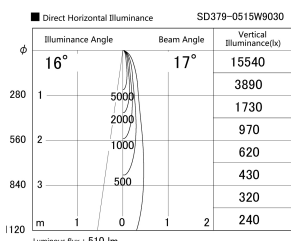

Item no. SD379-0515W9030

Series Name: AMMA Lens type Cylinder Tracklight (SD379)

Installation	Track mount
Type	Lens type tracklight : Cylinder type
Fixture wattage	6W
Beam angle	17deg
Color Temp.	3000K
CRI	Ra>90
Luminous	510.40042372881 lm
Body	Die-castaluminumalloy
Body finish	White
Trim finish	White
Reflector finish	N/A
IP Rate	IP20
Light source	COB module
Input Voltage	AC220~240V
Dimming Type	Non-Dimmable
Certificate	CE,CCC
Cut Hole	N/A