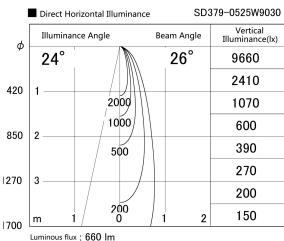

Item no. SD379-0525W9030

Series Name: AMMA Lens type Cylinder Tracklight (SD379)

Installation	Track mount
Type	Lens type tracklight : Cylinder type
Fixture wattage	6W
Beam angle	26deg
Color Temp.	3000K
CRI	Ra>90
Luminous	659.62442040185 lm
Body	Die-castaluminumalloy
Body finish	White
Trim finish	White
Reflector finish	N/A
IP Rate	IP20
Light source	COB module
Input Voltage	AC220~240V
Dimming Type	Non-Dimmable
Certificate	CE,CCC
Cut Hole	N/A