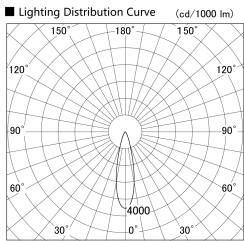

Item no. SD379-0525W9030

Series Name: AMMA Lens type Cylinder Tracklight (SD379)

Installation	Track mount
Type	Lens type tracklight : Cylinder type
Fixture wattage	6W
Beam angle	26deg
Color Temp.	3000K
CRI	Ra>90
Luminous	659.62442040185 lm
Body	Die-castaluminumalloy
Body finish	White
Trim finish	White
Reflector finish	N/A
IP Rate	IP20
Light source	COB module
Input Voltage	AC220~240V
Dimming Type	Non-Dimmable
Certificate	CE,CCC
Cut Hole	N/A