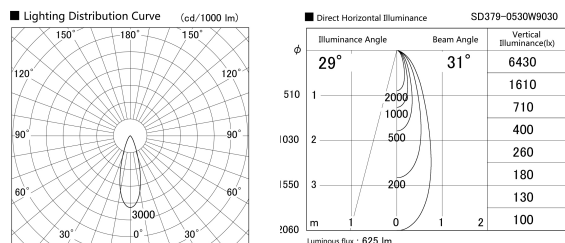

Item no. SD379-0530W9030

Series Name: AMMA Lens type Cylinder Tracklight (SD379)

Installation	Track mount
Type	Lens type tracklight : Cylinder type
Fixture wattage	6W
Beam angle	31deg
Color Temp.	3000K
CRI	Ra>90
Luminous	624.12055641422 lm
Body	Die-castaluminumalloy
Body finish	White
Trim finish	White
Reflector finish	N/A
IP Rate	IP20
Light source	COB module
Input Voltage	AC220~240V
Dimming Type	Non-Dimmable
Certificate	CE,CCC
Cut Hole	N/A