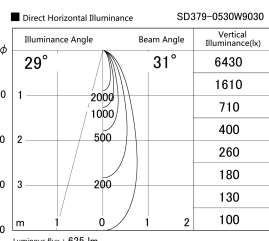

Item no. SD379-0530W9030

Series Name: AMMA Lens type Cylinder Tracklight (SD379)

Installation	Track mount
Type	Lens type tracklight : Cylinder type
Fixture wattage	6W
Beam angle	31deg
Color Temp.	3000K
CRI	Ra>90
Luminous	624.12055641422 lm
Body	Die-castaluminumalloy
Body finish	White
Trim finish	White
Reflector finish	N/A
IP Rate	IP20
Light source	COB module
Input Voltage	AC220~240V
Dimming Type	Non-Dimmable
Certificate	CE,CCC
Cut Hole	N/A