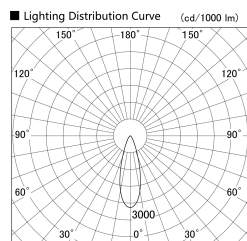

Item no. SD379-0530W9030

Series Name: AMMA Lens type Cylinder Tracklight (SD379)

Installation	Track mount
Type	Lens type tracklight : Cylinder type
Fixture wattage	6W
Beam angle	31deg
Color Temp.	3000K
CRI	Ra>90
Luminous	624.12055641422 lm
Body	Die-castaluminumalloy
Body finish	White
Trim finish	White
Reflector finish	N/A
IP Rate	IP20
Light source	COB module
Input Voltage	AC220~240V
Dimming Type	Non-Dimmable
Certificate	CE,CCC
Cut Hole	N/A