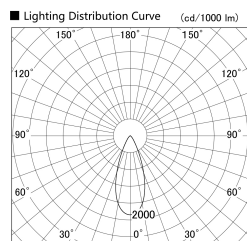

Item no. SD379-0540W9030

Series Name: AMMA Lens type Cylinder Tracklight (SD379)

Installation	Track mount
Type	Lens type tracklight : Cylinder type
Fixture wattage	6W
Beam angle	40deg
Color Temp.	3000K
CRI	Ra>90
Luminous	644.05255023184 lm
Body	Die-castaluminumalloy
Body finish	White
Trim finish	White
Reflector finish	N/A
IP Rate	IP20
Light source	COB module
Input Voltage	AC220~240V
Dimming Type	Non-Dimmable
Certificate	CE,CCC
Cut Hole	N/A