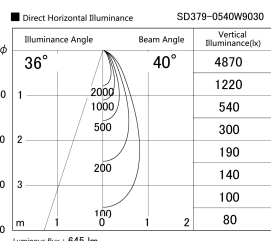

Item no. SD379-0540W9030

Series Name: AMMA Lens type Cylinder Tracklight (SD379)

Installation	Track mount
Type	Lens type tracklight : Cylinder type
Fixture wattage	6W
Beam angle	40deg
Color Temp.	3000K
CRI	Ra>90
Luminous	644.05255023184 lm
Body	Die-castaluminumalloy
Body finish	White
Trim finish	White
Reflector finish	N/A
IP Rate	IP20
Light source	COB module
Input Voltage	AC220~240V
Dimming Type	Non-Dimmable
Certificate	CE,CCC
Cut Hole	N/A