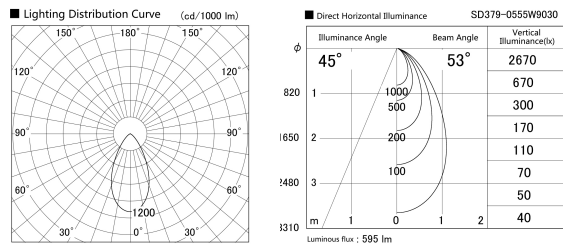

Item no. SD379-0555W9030

Series Name: AMMA Lens type Cylinder Tracklight (SD379)

Installation	Track mount
Type	Lens type tracklight : Cylinder type
Fixture wattage	6W
Beam angle	53deg
Color Temp.	3000K
CRI	Ra>90
Luminous	596.71406491499 lm
Body	Die-castaluminumalloy
Body finish	White
Trim finish	White
Reflector finish	N/A
IP Rate	IP20
Light source	COB module
Input Voltage	AC220~240V
Dimming Type	Non-Dimmable
Certificate	CE,CCC
Cut Hole	N/A