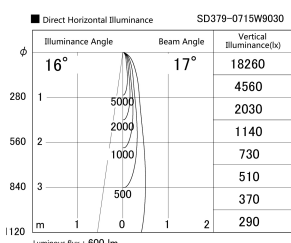

Item no. SD379-0715W9030

Series Name: AMMA Lens type Cylinder Tracklight (SD379)

Installation	Track mount
Type	Lens type tracklight : Cylinder type
Fixture wattage	7.5W
Beam angle	17deg
Color Temp.	3000K
CRI	Ra>90
Luminous	598.65889830509 lm
Body	Die-castaluminumalloy
Body finish	White
Trim finish	White
Reflector finish	N/A
IP Rate	IP20
Light source	COB module
Input Voltage	AC220~240V
Dimming Type	Non-Dimmable
Certificate	CE,CCC
Cut Hole	N/A