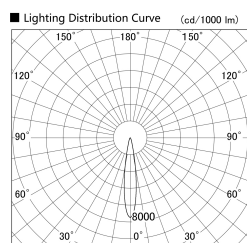

Item no. SD379-0715W9030

Series Name: AMMA Lens type Cylinder Tracklight (SD379)

Installation	Track mount
Type	Lens type tracklight : Cylinder type
Fixture wattage	7.5W
Beam angle	17deg
Color Temp.	3000K
CRI	Ra>90
Luminous	598.65889830509 lm
Body	Die-castaluminumalloy
Body finish	White
Trim finish	White
Reflector finish	N/A
IP Rate	IP20
Light source	COB module
Input Voltage	AC220~240V
Dimming Type	Non-Dimmable
Certificate	CE,CCC
Cut Hole	N/A