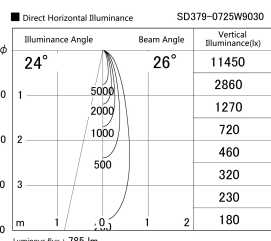

Item no. SD379-0725W9030

Series Name: AMMA Lens type Cylinder Tracklight (SD379)

Installation	Track mount
Type	Lens type tracklight : Cylinder type
Fixture wattage	7.5W
Beam angle	26deg
Color Temp.	3000K
CRI	Ra>90
Luminous	783.20170015456 lm
Body	Die-castaluminumalloy
Body finish	White
Trim finish	White
Reflector finish	N/A
IP Rate	IP20
Light source	COB module
Input Voltage	AC220~240V
Dimming Type	Non-Dimmable
Certificate	CE,CCC
Cut Hole	N/A