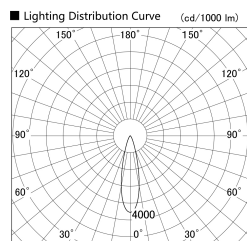

Item no. SD379-0725W9030

Series Name: AMMA Lens type Cylinder Tracklight (SD379)

Installation	Track mount
Type	Lens type tracklight : Cylinder type
Fixture wattage	7.5W
Beam angle	26deg
Color Temp.	3000K
CRI	Ra>90
Luminous	783.20170015456 lm
Body	Die-castaluminumalloy
Body finish	White
Trim finish	White
Reflector finish	N/A
IP Rate	IP20
Light source	COB module
Input Voltage	AC220~240V
Dimming Type	Non-Dimmable
Certificate	CE,CCC
Cut Hole	N/A