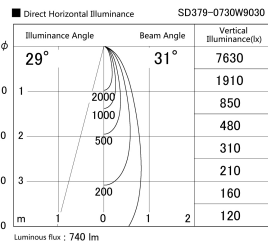

Item no. SD379-0730W9030

Series Name: AMMA Lens type Cylinder Tracklight (SD379)

Installation	Track mount
Type	Lens type tracklight : Cylinder type
Fixture wattage	7.5W
Beam angle	31deg
Color Temp.	3000K
CRI	Ra>90
Luminous	741.04636785162 lm
Body	Die-castaluminumalloy
Body finish	White
Trim finish	White
Reflector finish	N/A
IP Rate	IP20
Light source	COB module
Input Voltage	AC220~240V
Dimming Type	Non-Dimmable
Certificate	CE,CCC
Cut Hole	N/A