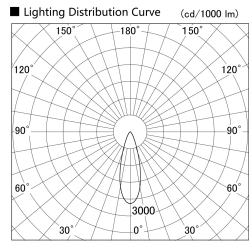

Item no. SD379-0730W9030

Series Name: AMMA Lens type Cylinder Tracklight (SD379)

Installation	Track mount
Type	Lens type tracklight : Cylinder type
Fixture wattage	7.5W
Beam angle	31deg
Color Temp.	3000K
CRI	Ra>90
Luminous	741.04636785162 lm
Body	Die-castaluminumalloy
Body finish	White
Trim finish	White
Reflector finish	N/A
IP Rate	IP20
Light source	COB module
Input Voltage	AC220~240V
Dimming Type	Non-Dimmable
Certificate	CE,CCC
Cut Hole	N/A