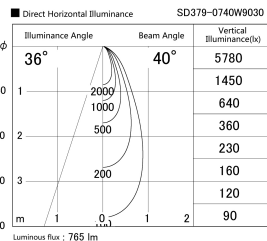

Item no. SD379-0740W9030

Series Name: AMMA Lens type Cylinder Tracklight (SD379)

Installation	Track mount
Type	Lens type tracklight : Cylinder type
Fixture wattage	7.5W
Beam angle	40deg
Color Temp.	3000K
CRI	Ra>90
Luminous	764.71251931994 lm
Body	Die-castaluminumalloy
Body finish	White
Trim finish	White
Reflector finish	N/A
IP Rate	IP20
Light source	COB module
Input Voltage	AC220~240V
Dimming Type	Non-Dimmable
Certificate	CE,CCC
Cut Hole	N/A