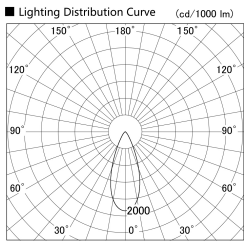

Item no. SD379-0740W9030

Series Name: AMMA Lens type Cylinder Tracklight (SD379)

Installation	Track mount
Type	Lens type tracklight : Cylinder type
Fixture wattage	7.5W
Beam angle	40deg
Color Temp.	3000K
CRI	Ra>90
Luminous	764.71251931994 lm
Body	Die-castaluminumalloy
Body finish	White
Trim finish	White
Reflector finish	N/A
IP Rate	IP20
Light source	COB module
Input Voltage	AC220~240V
Dimming Type	Non-Dimmable
Certificate	CE,CCC
Cut Hole	N/A