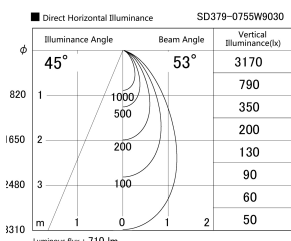

Item no. SD379-0755W9030

Series Name: AMMA Lens type Cylinder Tracklight (SD379)

Installation	Track mount
Type	Lens type tracklight : Cylinder type
Fixture wattage	7.5W
Beam angle	53deg
Color Temp.	3000K
CRI	Ra>90
Luminous	708.50540958269 lm
Body	Die-castaluminumalloy
Body finish	White
Trim finish	White
Reflector finish	N/A
IP Rate	IP20
Light source	COB module
Input Voltage	AC220~240V
Dimming Type	Non-Dimmable
Certificate	CE,CCC
Cut Hole	N/A