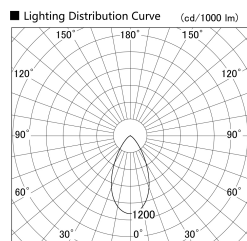

Item no. SD379-0755W9030

Series Name: AMMA Lens type Cylinder Tracklight (SD379)

Installation	Track mount
Type	Lens type tracklight : Cylinder type
Fixture wattage	7.5W
Beam angle	53deg
Color Temp.	3000K
CRI	Ra>90
Luminous	708.50540958269 lm
Body	Die-castaluminumalloy
Body finish	White
Trim finish	White
Reflector finish	N/A
IP Rate	IP20
Light source	COB module
Input Voltage	AC220~240V
Dimming Type	Non-Dimmable
Certificate	CE,CCC
Cut Hole	N/A