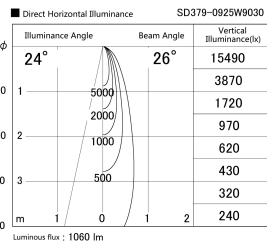

Item no. SD379-0925W9030

Series Name: AMMA Lens type Cylinder Tracklight (SD379)

Installation	Track mount
Type	Lens type tracklight : Cylinder type
Fixture wattage	10.5W
Beam angle	26deg
Color Temp.	3000K
CRI	Ra>90
Luminous	1059 lm
Body	Die-castaluminumalloy
Body finish	White
Trim finish	White
Reflector finish	N/A
IP Rate	IP20
Light source	COB module
Input Voltage	AC220~240V
Dimming Type	Non-Dimmable
Certificate	CE,CCC
Cut Hole	N/A