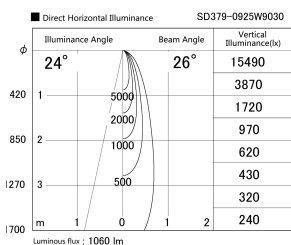

Item no. SD379-0925W9030

Series Name: AMMA Lens type Cylinder Tracklight (SD379)

Installation	Track mount
Type	Lens type tracklight : Cylinder type
Fixture wattage	10.5W
Beam angle	26deg
Color Temp.	3000K
CRI	Ra>90
Luminous	1059 lm
Body	Die-castaluminumalloy
Body finish	White
Trim finish	White
Reflector finish	N/A
IP Rate	IP20
Light source	COB module
Input Voltage	AC220~240V
Dimming Type	Non-Dimmable
Certificate	CE,CCC
Cut Hole	N/A