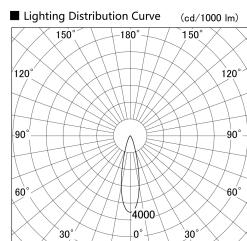

Item no. SD379-0925W9030

Series Name: AMMA Lens type Cylinder Tracklight (SD379)

Installation	Track mount
Type	Lens type tracklight : Cylinder type
Fixture wattage	10.5W
Beam angle	26deg
Color Temp.	3000K
CRI	Ra>90
Luminous	1059 lm
Body	Die-castaluminumalloy
Body finish	White
Trim finish	White
Reflector finish	N/A
IP Rate	IP20
Light source	COB module
Input Voltage	AC220~240V
Dimming Type	Non-Dimmable
Certificate	CE,CCC
Cut Hole	N/A