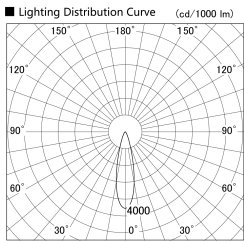

Item no. SD379-0925W9030

Series Name: AMMA Lens type Cylinder Tracklight (SD379)

Installation	Track mount
Type	Lens type tracklight : Cylinder type
Fixture wattage	10.5W
Beam angle	26deg
Color Temp.	3000K
CRI	Ra>90
Luminous	1059 lm
Body	Die-castaluminumalloy
Body finish	White
Trim finish	White
Reflector finish	N/A
IP Rate	IP20
Light source	COB module
Input Voltage	AC220~240V
Dimming Type	Non-Dimmable
Certificate	CE,CCC
Cut Hole	N/A