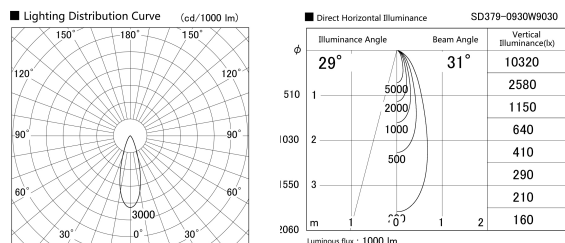

Item no. SD379-0930W9030

Series Name: AMMA Lens type Cylinder Tracklight (SD379)

Installation	Track mount
Type	Lens type tracklight : Cylinder type
Fixture wattage	10.5W
Beam angle	31deg
Color Temp.	3000K
CRI	Ra>90
Luminous	1002 lm
Body	Die-castaluminumalloy
Body finish	White
Trim finish	White
Reflector finish	N/A
IP Rate	IP20
Light source	COB module
Input Voltage	AC220~240V
Dimming Type	Non-Dimmable
Certificate	CE,CCC
Cut Hole	N/A