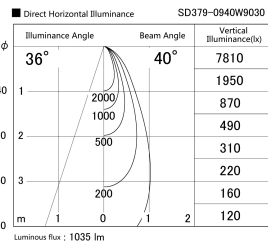

Item no. SD379-0940W9030

Series Name: AMMA Lens type Cylinder Tracklight (SD379)

Installation	Track mount
Type	Lens type tracklight : Cylinder type
Fixture wattage	10.5W
Beam angle	40deg
Color Temp.	3000K
CRI	Ra>90
Luminous	1034 lm
Body	Die-castaluminumalloy
Body finish	White
Trim finish	White
Reflector finish	N/A
IP Rate	IP20
Light source	COB module
Input Voltage	AC220~240V
Dimming Type	Non-Dimmable
Certificate	CE,CCC
Cut Hole	N/A