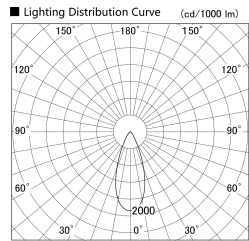

Item no. SD379-0940W9030

Series Name: AMMA Lens type Cylinder Tracklight (SD379)

Installation	Track mount
Type	Lens type tracklight : Cylinder type
Fixture wattage	10.5W
Beam angle	40deg
Color Temp.	3000K
CRI	Ra>90
Luminous	1034 lm
Body	Die-castaluminumalloy
Body finish	White
Trim finish	White
Reflector finish	N/A
IP Rate	IP20
Light source	COB module
Input Voltage	AC220~240V
Dimming Type	Non-Dimmable
Certificate	CE,CCC
Cut Hole	N/A