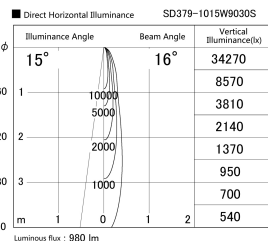

Item no. SD379-1015W9030S

Series Name: AMMA Lens type Cylinder Tracklight (SD379)

Installation	Track mount
Type	Lens type tracklight : Cylinder type
Fixture wattage	10.5W
Beam angle	16deg
Color Temp.	3000K
CRI	Ra>90
Luminous	980.99578059072 lm
Body	Die-castaluminumalloy
Body finish	White
Trim finish	White
Reflector finish	N/A
IP Rate	IP20
Light source	COB module
Input Voltage	AC220~240V
Dimming Type	Non-Dimmable
Certificate	CE,CCC
Cut Hole	N/A