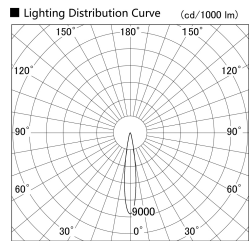

Item no. SD379-1015W9030S

Series Name: AMMA Lens type Cylinder Tracklight (SD379)

Installation	Track mount
Type	Lens type tracklight : Cylinder type
Fixture wattage	10.5W
Beam angle	16deg
Color Temp.	3000K
CRI	Ra>90
Luminous	980.99578059072 lm
Body	Die-castaluminumalloy
Body finish	White
Trim finish	White
Reflector finish	N/A
IP Rate	IP20
Light source	COB module
Input Voltage	AC220~240V
Dimming Type	Non-Dimmable
Certificate	CE,CCC
Cut Hole	N/A