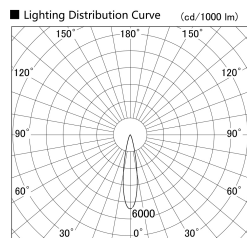

Item no. SD379-1020W9030S

Series Name: AMMA Lens type Cylinder Tracklight (SD379)

Installation	Track mount
Type	Lens type tracklight : Cylinder type
Fixture wattage	10.5W
Beam angle	21deg
Color Temp.	3000K
CRI	Ra>90
Luminous	1235 lm
Body	Die-castaluminumalloy
Body finish	White
Trim finish	White
Reflector finish	N/A
IP Rate	IP20
Light source	COB module
Input Voltage	AC220~240V
Dimming Type	Non-Dimmable
Certificate	CE,CCC
Cut Hole	N/A