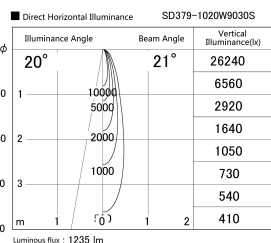

Item no. SD379-1020W9030S

Series Name: AMMA Lens type Cylinder Tracklight (SD379)

Installation	Track mount
Type	Lens type tracklight : Cylinder type
Fixture wattage	10.5W
Beam angle	21deg
Color Temp.	3000K
CRI	Ra>90
Luminous	1235 lm
Body	Die-castaluminumalloy
Body finish	White
Trim finish	White
Reflector finish	N/A
IP Rate	IP20
Light source	COB module
Input Voltage	AC220~240V
Dimming Type	Non-Dimmable
Certificate	CE,CCC
Cut Hole	N/A