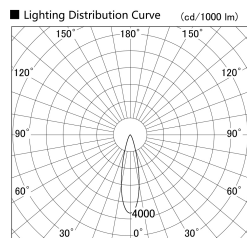

Item no. SD379-1025W9030S

Series Name: AMMA Lens type Cylinder Tracklight (SD379)

| | |
|------------------|---|
| Installation | Track mount |
| Type | Lens type tracklight : Cylinder type |
| Fixture wattage | 10.5W |
| Beam angle | 25deg |
| Color Temp. | 3000K |
| CRI | Ra>90 |
| Luminous | 1163 lm |
| Body | Die-castaluminumalloy |
| Body finish | White |
| Trim finish | White |
| Reflector finish | N/A |
| IP Rate | IP20 |
| Light source | COB module |
| Input Voltage | AC220~240V |
| Dimming Type | Non-Dimmable |
| Certificate | CE,CCC |
| Cut Hole | N/A |