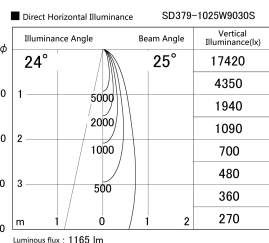

Item no. SD379-1025W9030S

Series Name: AMMA Lens type Cylinder Tracklight (SD379)

| | |
|------------------|---|
| Installation | Track mount |
| Type | Lens type tracklight : Cylinder type |
| Fixture wattage | 10.5W |
| Beam angle | 25deg |
| Color Temp. | 3000K |
| CRI | Ra>90 |
| Luminous | 1163 lm |
| Body | Die-castaluminumalloy |
| Body finish | White |
| Trim finish | White |
| Reflector finish | N/A |
| IP Rate | IP20 |
| Light source | COB module |
| Input Voltage | AC220~240V |
| Dimming Type | Non-Dimmable |
| Certificate | CE,CCC |
| Cut Hole | N/A |