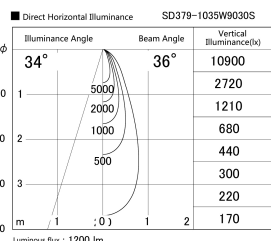

Item no. SD379-1035W9030S

Series Name: AMMA Lens type Cylinder Tracklight (SD379)

Installation	Track mount
Type	Lens type tracklight : Cylinder type
Fixture wattage	10.5W
Beam angle	36deg
Color Temp.	3000K
CRI	Ra>90
Luminous	1202 lm
Body	Die-castaluminumalloy
Body finish	White
Trim finish	White
Reflector finish	N/A
IP Rate	IP20
Light source	COB module
Input Voltage	AC220~240V
Dimming Type	Non-Dimmable
Certificate	CE,CCC
Cut Hole	N/A