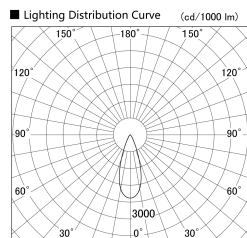

Item no. SD379-1035W9030S

Series Name: AMMA Lens type Cylinder Tracklight (SD379)

Installation	Track mount
Type	Lens type tracklight : Cylinder type
Fixture wattage	10.5W
Beam angle	36deg
Color Temp.	3000K
CRI	Ra>90
Luminous	1202 lm
Body	Die-castaluminumalloy
Body finish	White
Trim finish	White
Reflector finish	N/A
IP Rate	IP20
Light source	COB module
Input Voltage	AC220~240V
Dimming Type	Non-Dimmable
Certificate	CE,CCC
Cut Hole	N/A