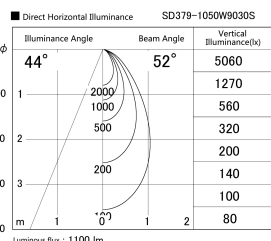

Item no. SD379-1050W9030S

Series Name: AMMA Lens type Cylinder Tracklight (SD379)

Installation	Track mount
Type	Lens type tracklight : Cylinder type
Fixture wattage	10.5W
Beam angle	52deg
Color Temp.	3000K
CRI	Ra>90
Luminous	1101 lm
Body	Die-castaluminumalloy
Body finish	White
Trim finish	White
Reflector finish	N/A
IP Rate	IP20
Light source	COB module
Input Voltage	AC220~240V
Dimming Type	Non-Dimmable
Certificate	CE,CCC
Cut Hole	N/A