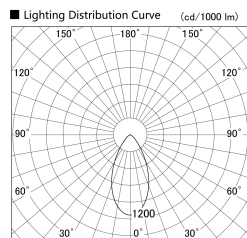

Item no. SD379-1050W9030S

Series Name: AMMA Lens type Cylinder Tracklight (SD379)

Installation	Track mount
Type	Lens type tracklight : Cylinder type
Fixture wattage	10.5W
Beam angle	52deg
Color Temp.	3000K
CRI	Ra>90
Luminous	1101 lm
Body	Die-castaluminumalloy
Body finish	White
Trim finish	White
Reflector finish	N/A
IP Rate	IP20
Light source	COB module
Input Voltage	AC220~240V
Dimming Type	Non-Dimmable
Certificate	CE,CCC
Cut Hole	N/A